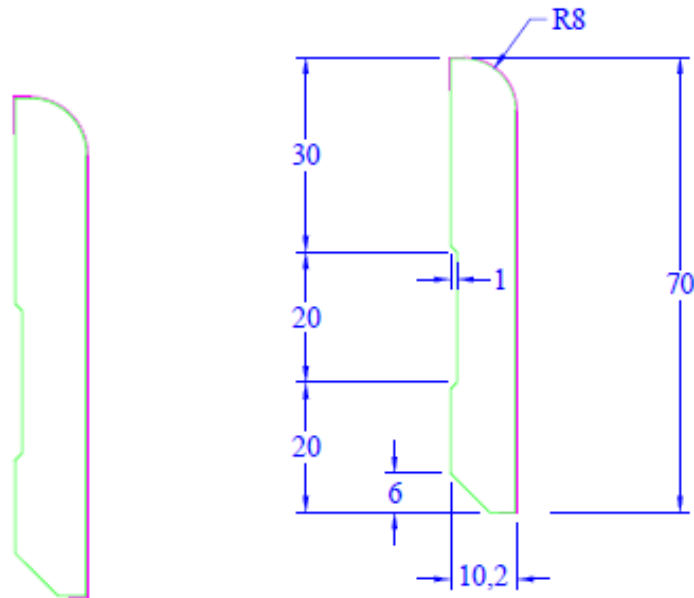

Data sheet

skirting 10x70x2400mm (battiscopa liscio 10x70x2400)

Base	MDF V20 10mm
Glue	Polyolefine
Wrapping	Paper foil
Dimensions	10x70x2400mm
Drawing	1605310940 – see above
Packaging	Packed per 10 pieces in shrink foil 750 pieces per pallet
Labels	Backprint per piece pack label (60x35mm)
Environment	PEFC