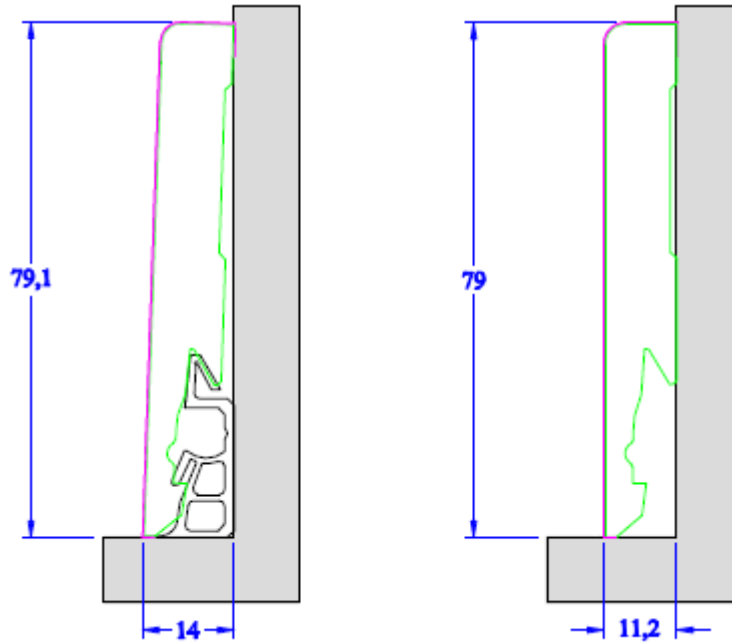

Data sheet

skirting 14x80x2400mm (battiscopa liscio 14x80x2400)

Base	MDF V20 11mm
Glue	Polyolefine
Wrapping	Paper foil
Dimensions	14x80x2400mm
Drawing	1406190815 – see above
Packaging	Packed per 5 pieces in shrink foil 650 pieces per pallet
Labels	Backprint per piece pack label (60x35mm)
Environment	PEFC