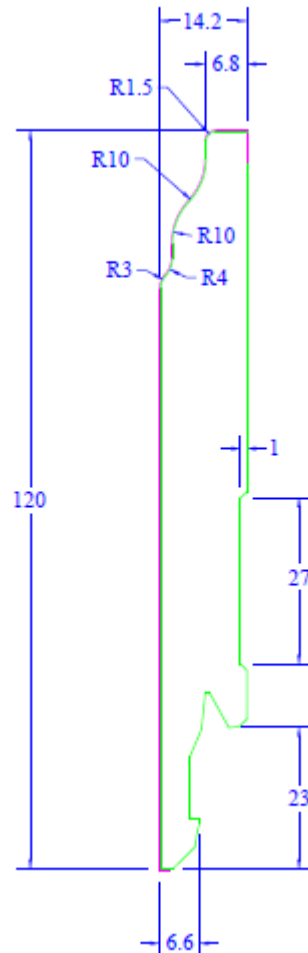

Data sheet

skirting 14x120x2400mm French model (battiscopa barocco French 14x120x2400)

Base	MDF V20 14mm
Glue	Polyolefine
Wrapping	Paper foil
Dimensions	14x120x2400mm
Drawing	1001141846 – see above
Packaging	Packed per 5 pieces in shrink foil 320 pieces per pallet
Labels	Backprint per piece pack label (60x35mm)
Environment	PEFC