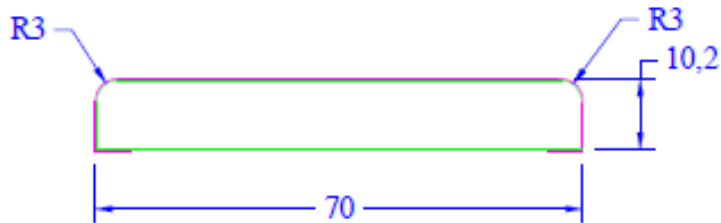

### Door moulding 10x70x2400mm (coprifilo liscio 10x70x2400)

Base	MDF V20 10mm
Glue	Polyolefine
Wrapping	Paper foil
Dimensions	10x70x2400mm
Drawing	1902271107 – see above
Packaging	Packed per 10 pieces in shrink foil 900 pieces per pallet
Labels	Backprint per piece pack label (60x35mm)
Environment	PEFC