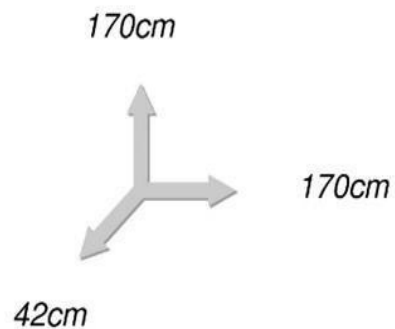

LEA

GRK19

NOTES

Wall unit
Board Thickness 15mm
Colour: Natural wood & Antracite

MEASUREMENTS

3

63 - 0.13