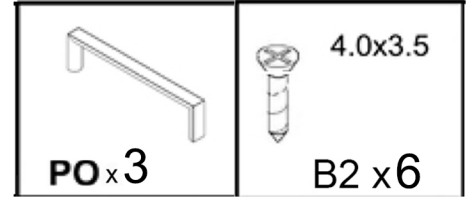

21

PLASTIC COVER CAPS FOR SCREWS